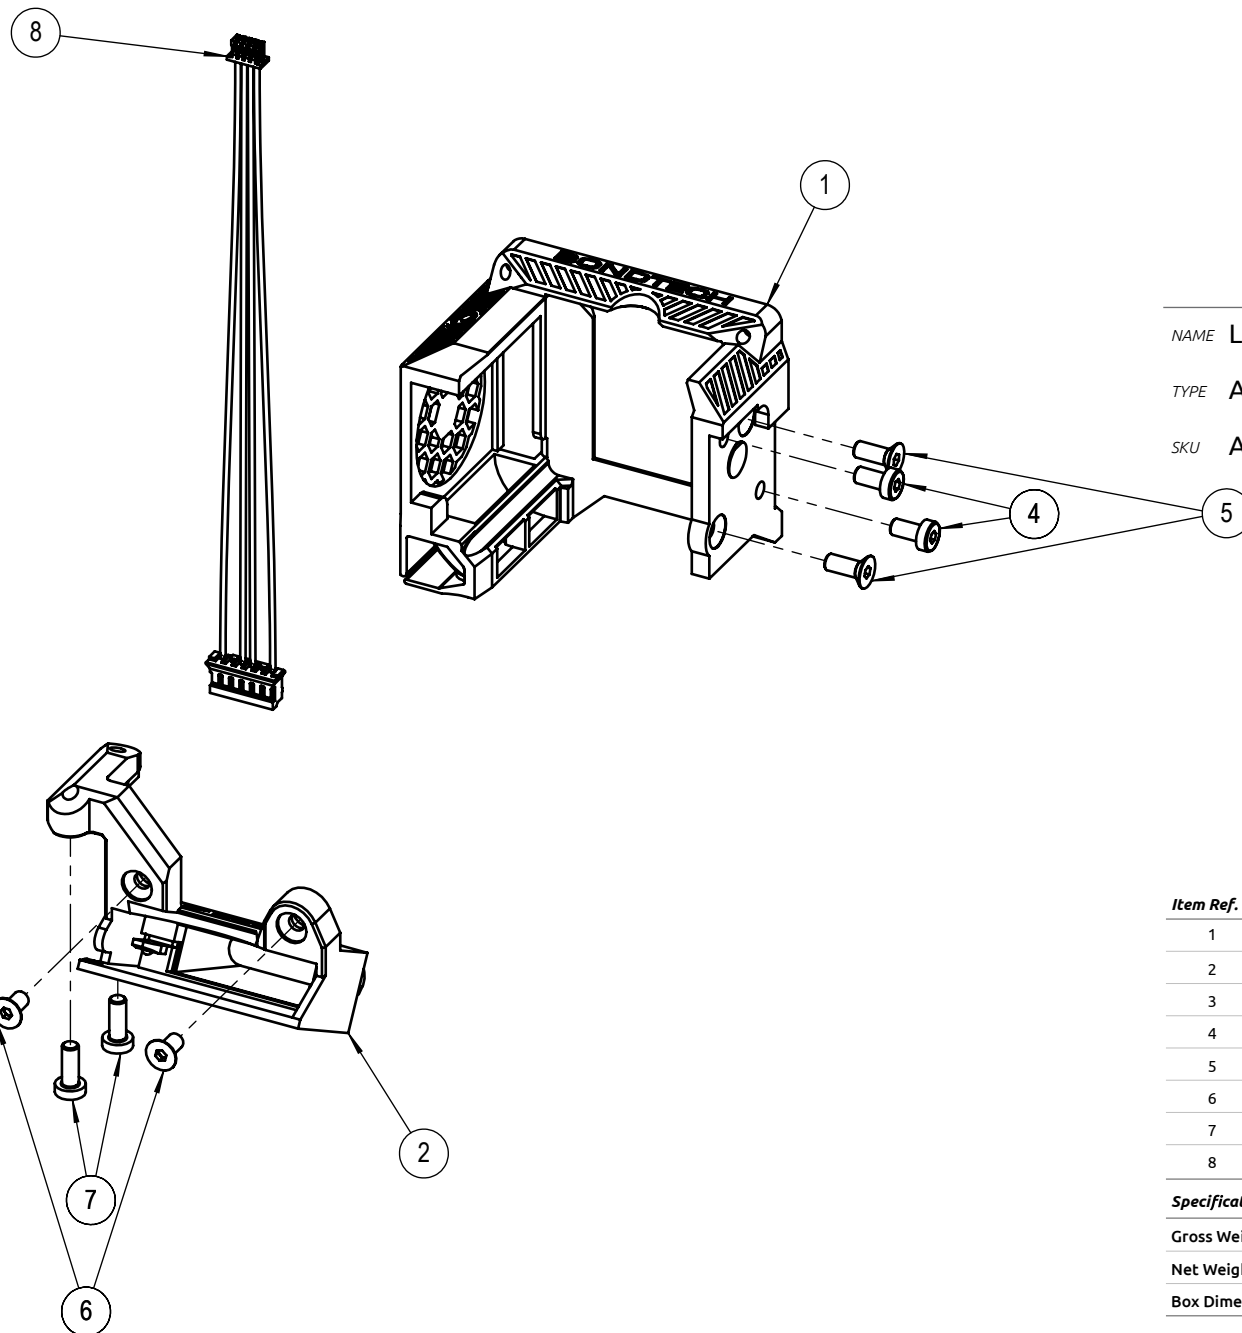

#accessories set

ACC01CRL41428
SKU

NAME LGX SK Copperhead For Sprite upgrade Accessories

TYPE Accessories Set

SKU ACC01CRL41428

Item Ref.	Qty.	Description	Article Number
1	1	LGX mount for Sprite backplate	02PRT61CRG00103
2	1	LGX SK Copperhead 4010 Fan shroud	01MCH00BRG00106
3	1	LGX SK Hardware Accessories for Sprite Upgrade	002/M3
4	2	Low Head Cap Screw Black Oxide M3x6	01FST30INS00085
5	2	Countersunk Hex screw Black Oxide M3x8	MX3X6L
6	2	Countersunk Hex screw Black Oxide M3x6	01LCT00CBL00087
7	2	Low Head Cap Screw Black Oxide M3x8	02PRT61HLD00112
8	1	LGX XHP-6 to Micro 4-PIN Adapter Cable	02PRT61HLD00113

Specifications

Gross Weight	TBD
Net Weight	36.55g
Box Dimensions (Lwh)	TBD

ACCESSORIES SET EXPLODED VIEW